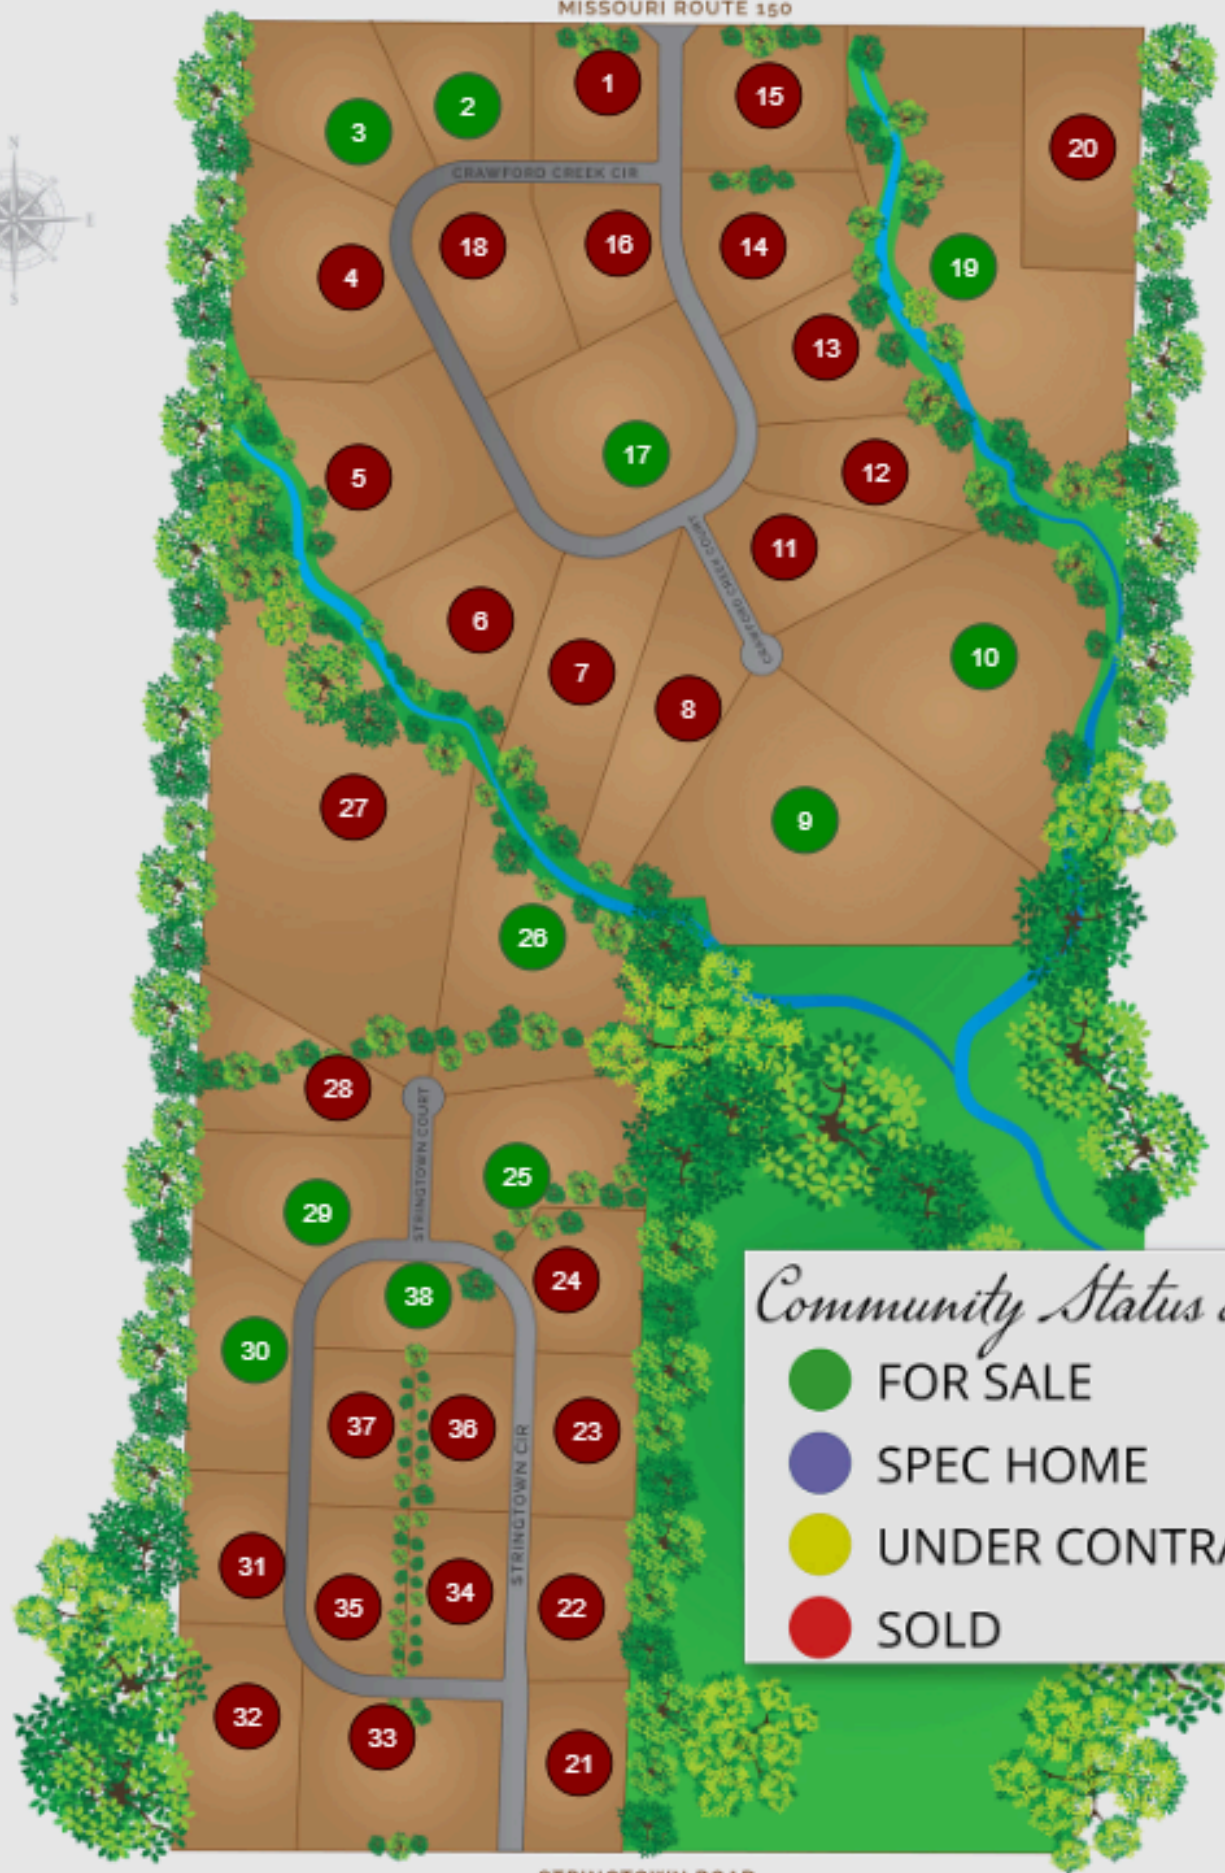

MISSOURI ROUTE 150

Community Status Key

- FOR SALE
- SPEC HOME
- UNDER CONTRACT
- SOLD

STRINGTOWN ROAD

PROUDLY MARKETED BY:

KALEB DRINKGERN | 816-533-2500 | crawfordcreekstates@gmail.com